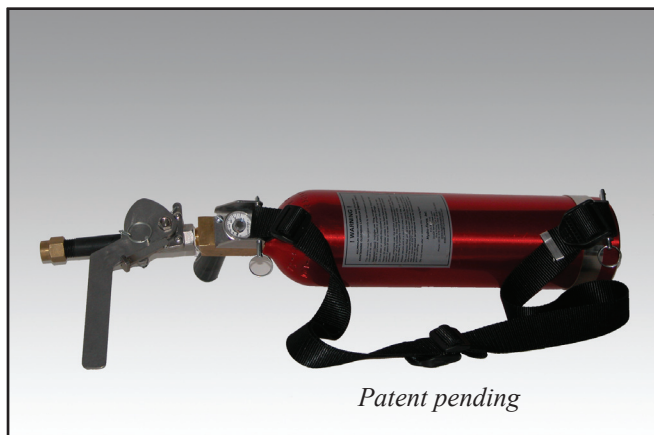

PepperJet

- Less-than-lethal pepper spray ejector
- Optimum Pressure Technology (OPT)
- New angled design
- Pepper spray fog up to 60 feet
- New easy-to-fill design
- Built-in pressure gauge

The PepperJet is a new less-than-lethal Oleoresin Capsicum (OC-Pepper Spray) gas powered ejector weapon incorporating features that our customers have been asking for. The PepperJet utilizes Optimum Pressure Technology (OPT), providing the appropriate gas pressure to generate the micron-sized fog particles that have proven very effective for controlling combative behavior, stopping fighting in seconds and reducing the possibility of injuries to officers or combatants.

The PepperJet is very effective with large combatant or rioting groups, such as may be present in large exercise yards and cafeterias. The narrow fog delivery pattern allows control of specific individuals or a small group, eliminating the need to affect a large group unless necessary.

The new easy-to-fill design features an all-

aluminum pressure bottle that is quickly unscrewed and refilled. The built-in pressure gauge indicates the remaining pressure and ensures that you know the condition of your weapon before use. The new angled cylinder design allows the maximum number of accurate shots with appropriate chemical solution in each shot.

The PepperJet is designed to carry up to 2 liters of OC chemical solution, twice the amount of previous devices. The lightweight aluminum cylinder results in a nominal weight of approximately 13 pounds, easy to carry and operate. The convenient shoulder strap with comfort pad allows carrying the unit slung over the shoulder yet is easily raised for firing when necessary. The operator controls the length of each chemical burst with the simple-to-operate lever action valve.