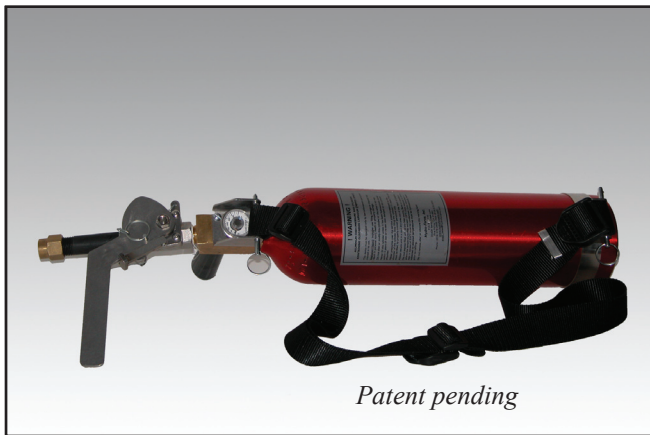

PepperJet

- Less-than-lethal pepper spray ejector
- Optimum Pressure Technology (OPT)
- New angled design
- Pepper spray fog up to 60 feet
- New easy-to-fill design
- Built-in pressure gauge

The PepperJet is a new less-than-lethal Oleoresin Capsicum (OC-Pepper Spray) gas powered ejector weapon incorporating features that our customers have been asking for. The PepperJet utilizes Optimum Pressure Technology (OPT), providing the appropriate gas pressure to generate the micron-sized fog particles that have proven very effective for controlling combative behavior, stopping fighting in seconds and reducing the possibility of injuries to officers or combatants.

The PepperJet is very effective with large combatant or rioting groups, such as may be present in large exercise yards and cafeterias. The narrow fog delivery pattern allows control of specific individuals or a small group, eliminating the need to affect a large group unless necessary.

The new easy-to-fill design features an all-

aluminum pressure bottle that is quickly unscrewed and refilled. The built-in pressure gauge indicates the remaining pressure and ensures that you know the condition of your weapon before use. The new angled cylinder design allows the maximum number of accurate shots with appropriate chemical solution in each shot.

The PepperJet is designed to carry up to 2 liters of OC chemical solution, twice the amount of previous devices. The lightweight aluminum cylinder results in a nominal weight of approximately 13 pounds, easy to carry and operate. The convenient shoulder strap with comfort pad allows carrying the unit slung over the shoulder yet is easily raised for firing when necessary. The operator controls the length of each chemical burst with the simple-to-operate lever action valve.